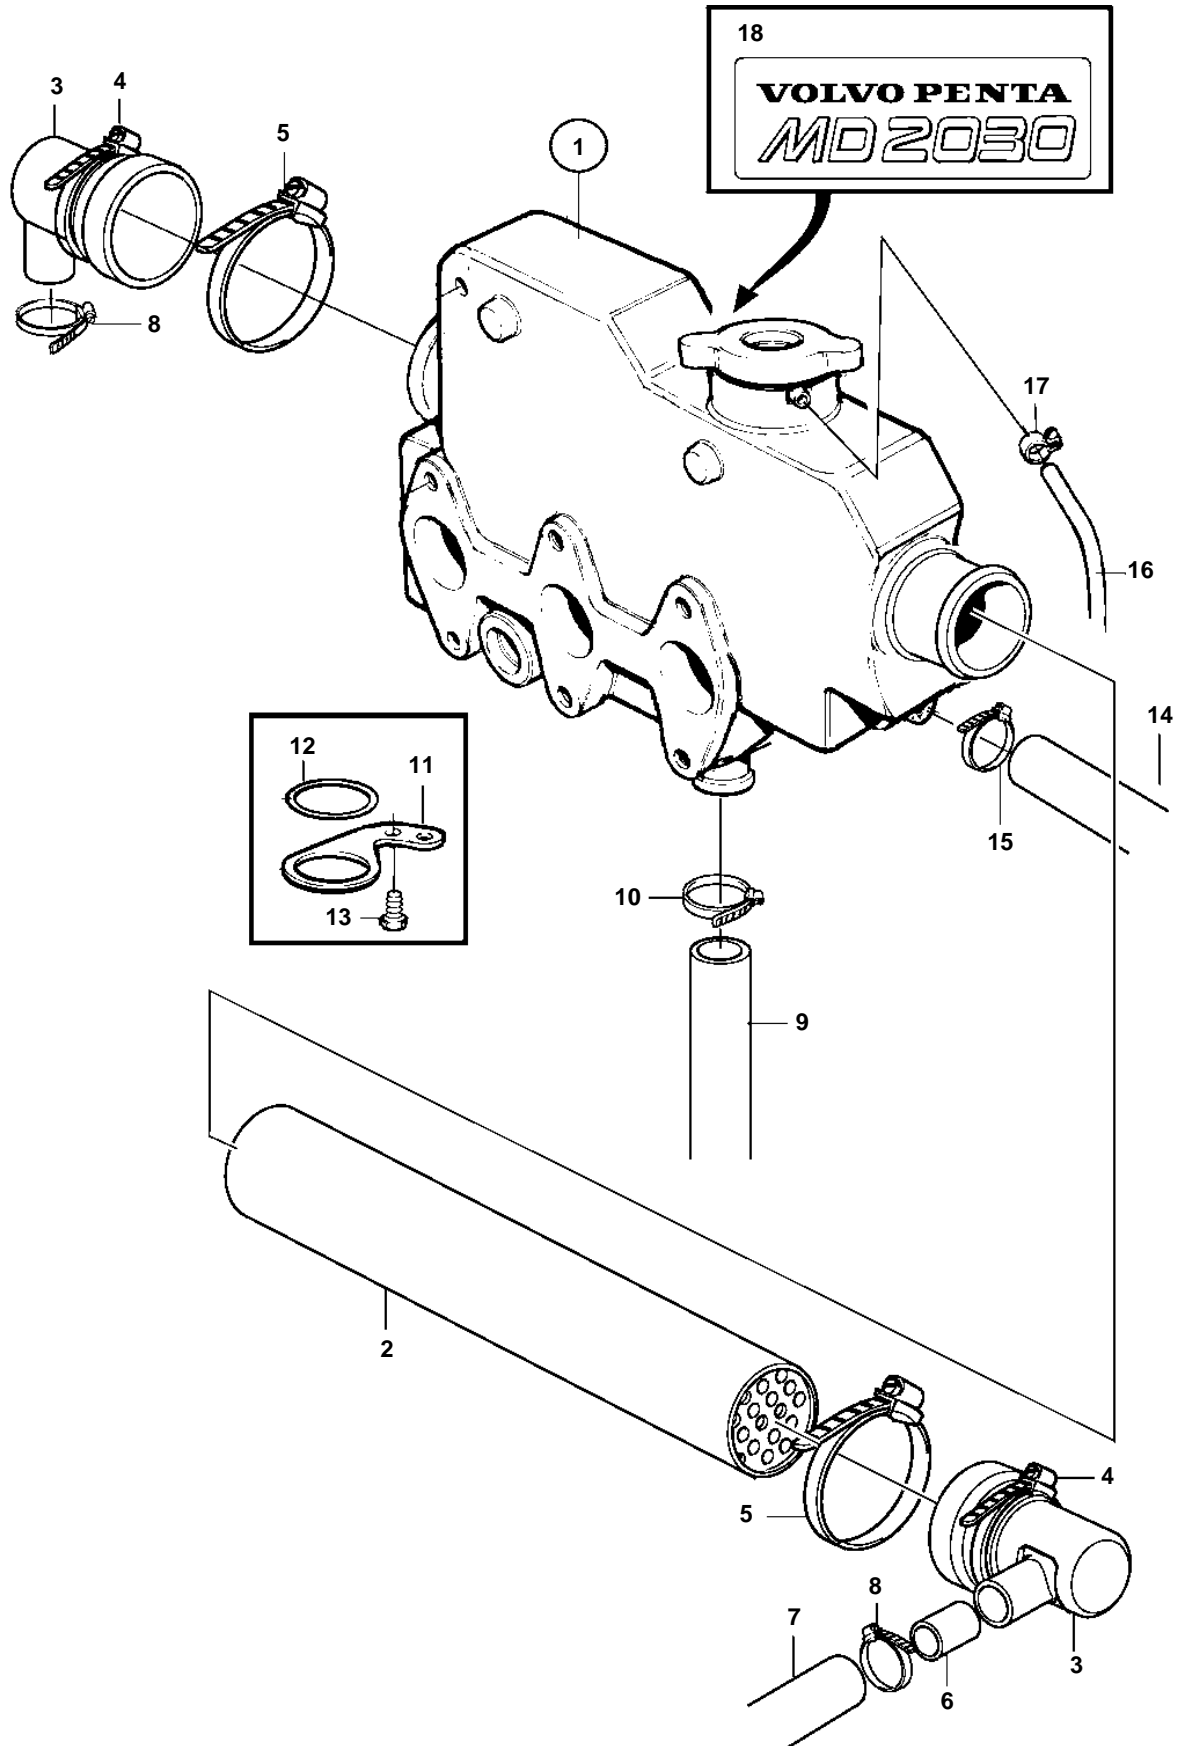

MD2030B

MD2030B

REF	PART NO.	QTY	DESCRIPTION	SEE SEC.	NOTES
1	3580736	1	Heat exchanger housi		
				2427	
2	3580325	1	Heat exchanger eleme		
3	3580326	2	Cover		
4	961673	2	Clamp		
5	872531	2	Hose clamp		
6	3580328	1	Tube		
7	3580331	1	Hose		Sea water pump-heat exchanger.
8	961667	1	Hose clamp		
9	3580330	1	Hose		Heat exchanger-water pump.
10	853548	1	Hose clamp		
11		1	Bracket		
12	3580251	1	Grommet		
13	3580299	2	Screw		
14	3580329	1	Hose		Heat exchanger-water pump.
15	853548	1	Hose clamp		
16		1	Hose		
17	961662	1	Clamp		
18		1	Decal		